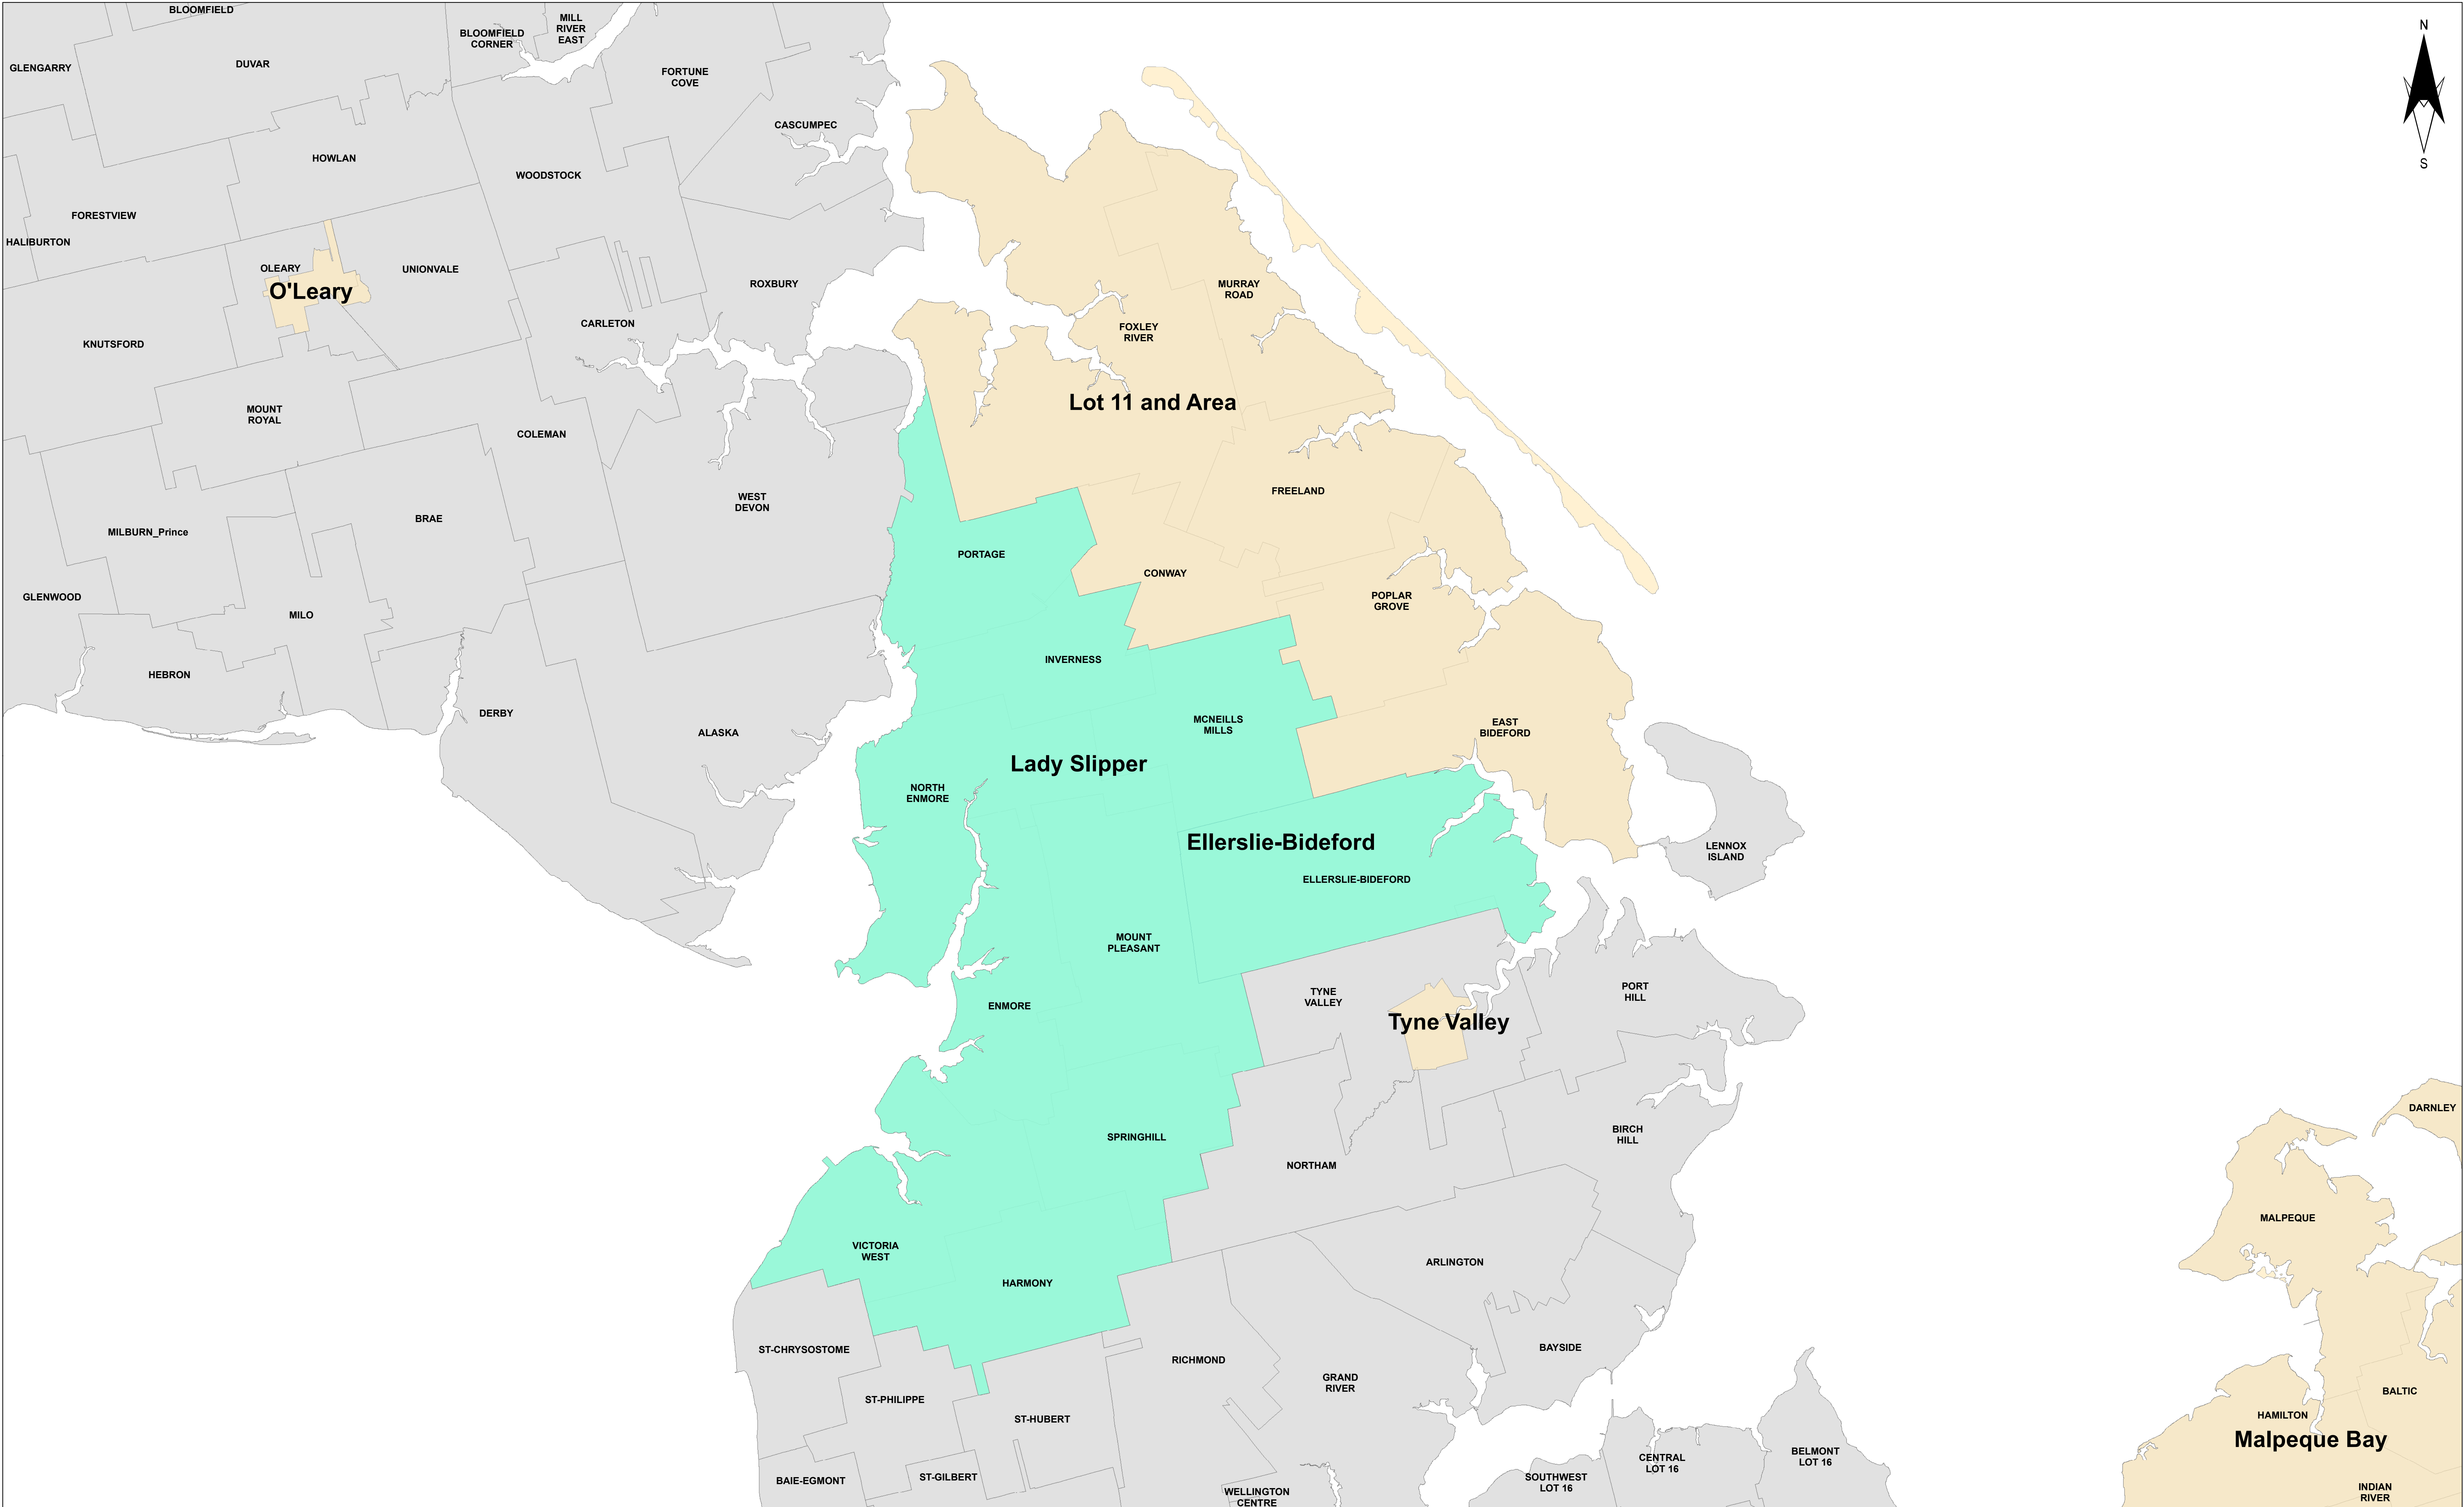

Rural Municipalities of Ellerslie-Bideford and Lady Slipper Combined Boundaries

Map Legend

- Ellerslie-Bideford and Lady Slipper
- Other Municipal Boundaries
- Civic Addressing Communities

Data Sources:
Municipal Boundaries Layer,
(Government of PEI)
Civic Addressing Communities,
(Government of PEI)

This map is for information purposes only.
It is not intended for legal description or
calculating exact land dimensions.