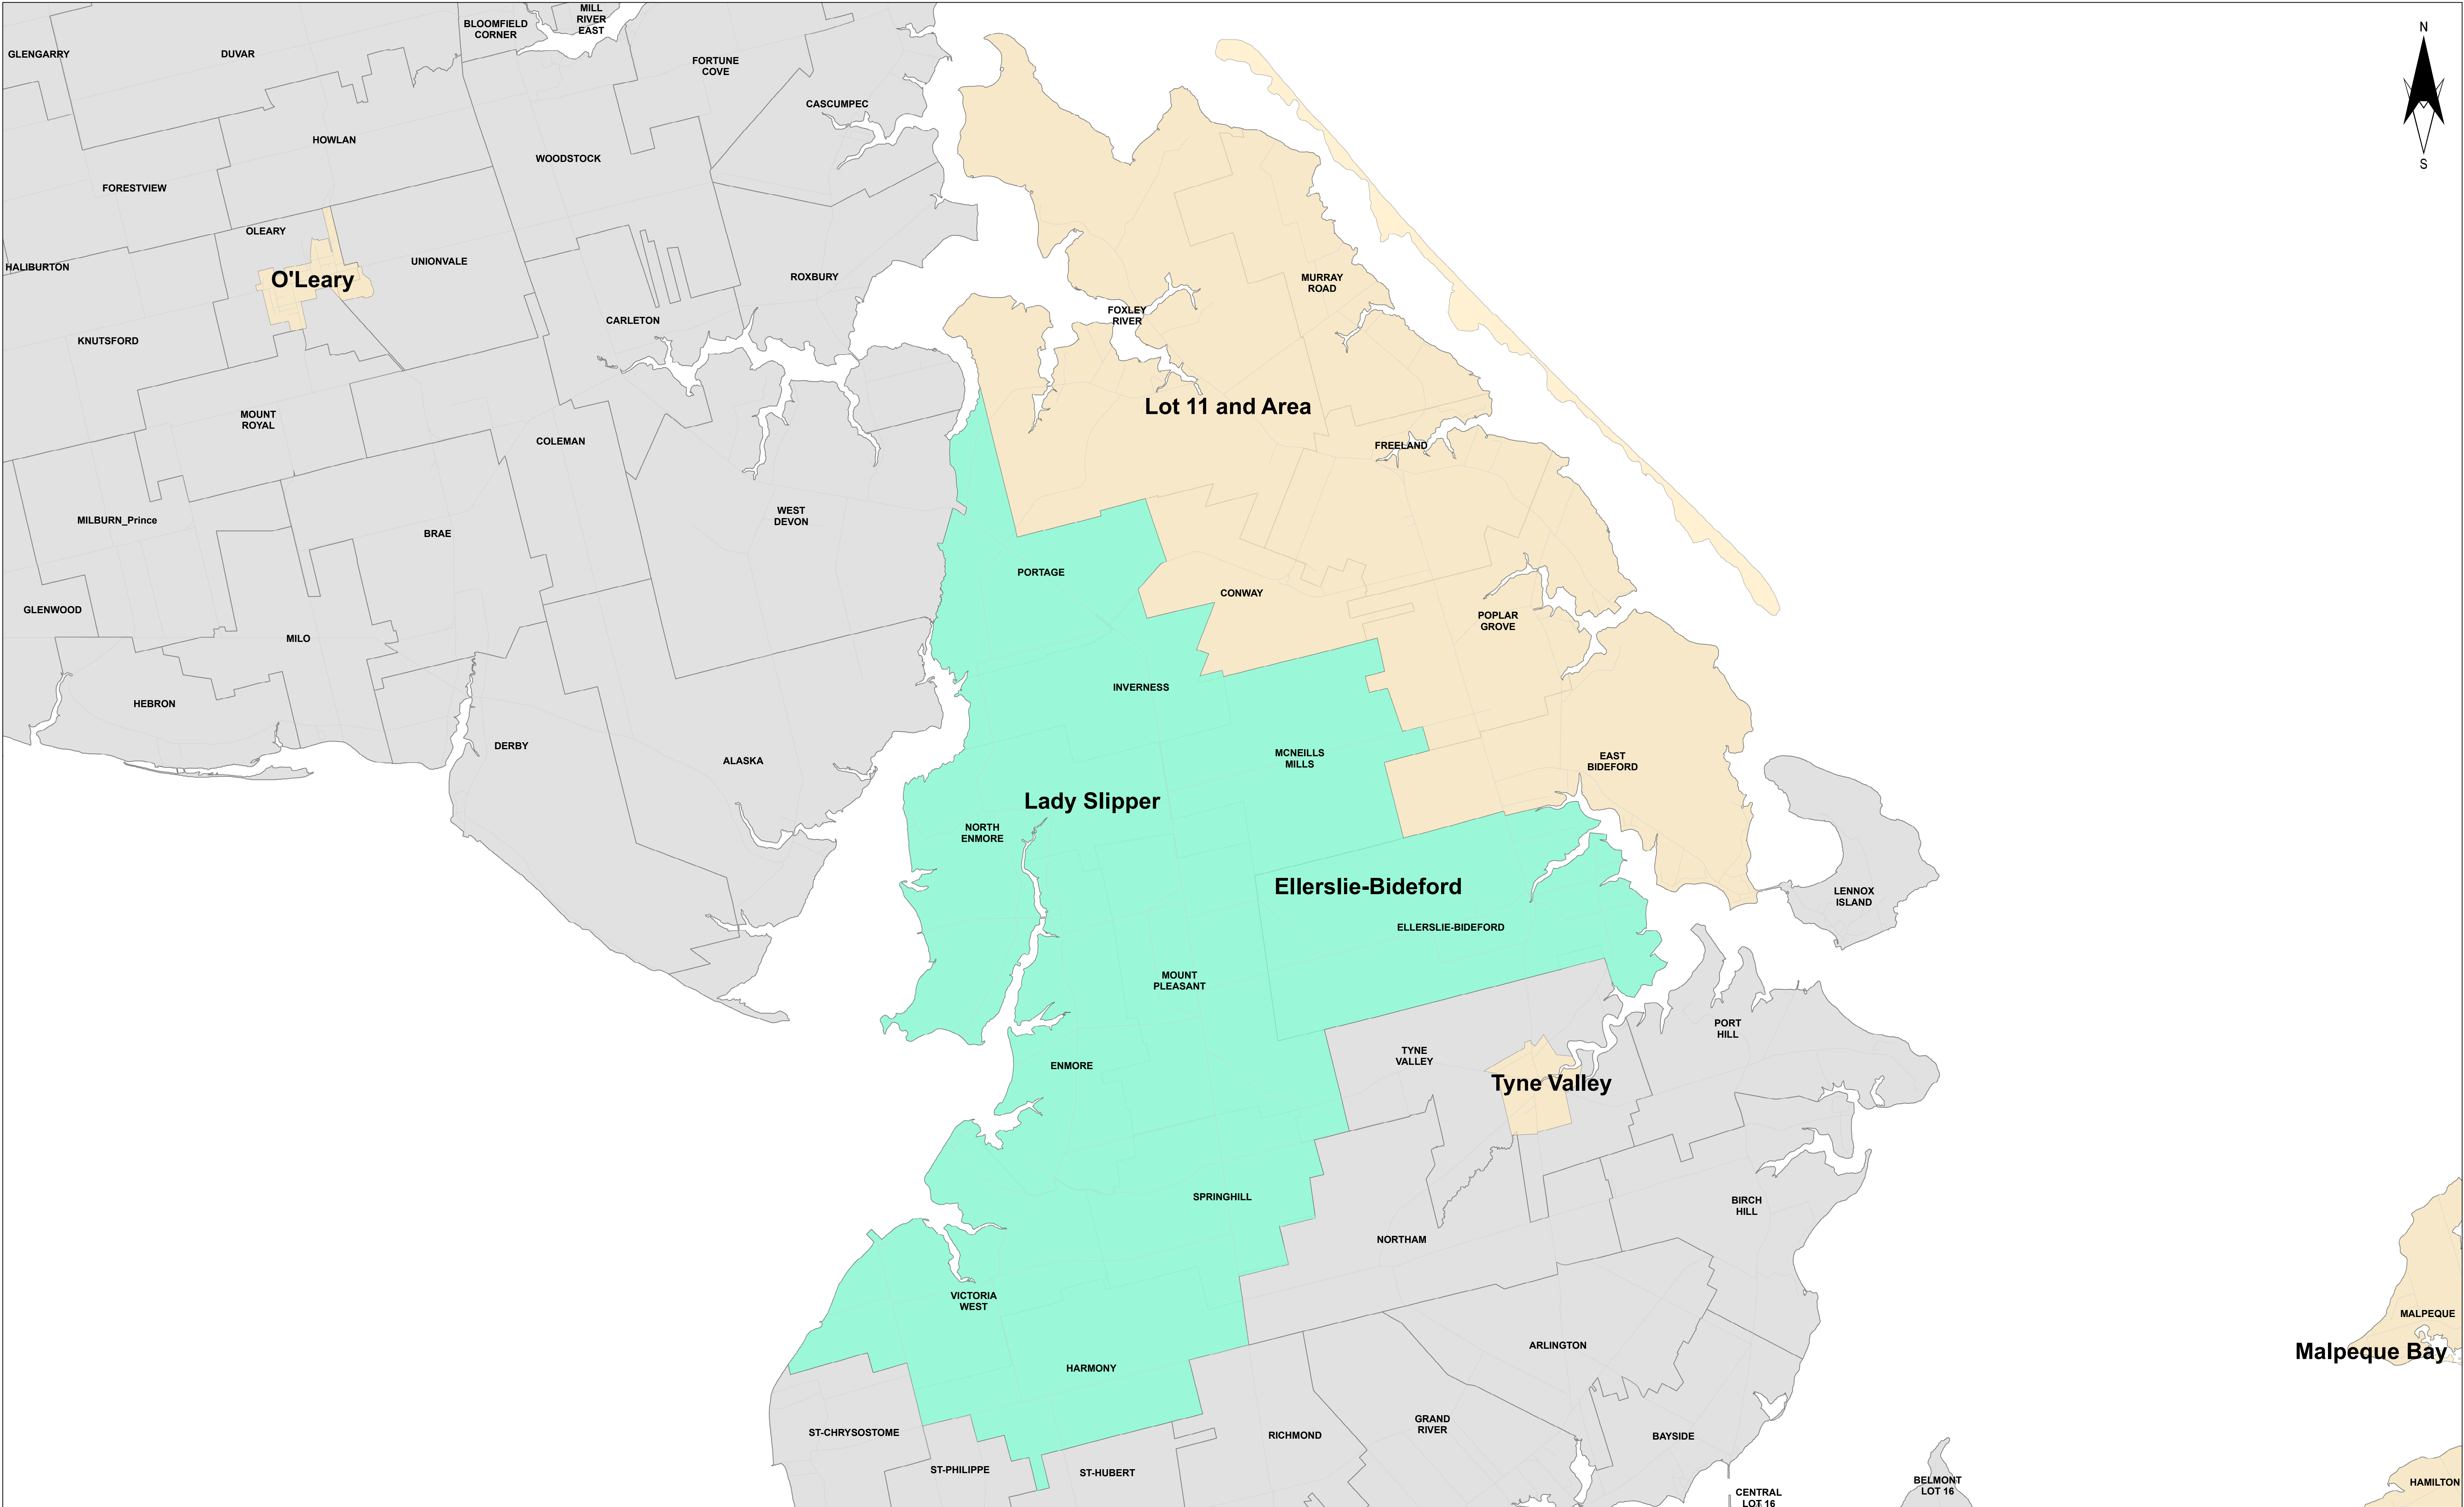

Rural Municipalities of Ellerslie-Bideford and Lady Slipper Combined Boundaries

Map Legend

- Ellerslie-Bideford and Lady Slipper
- Other Municipal Boundaries
- Civic Addressing Communities

Data Sources:
Municipal Boundaries Layer,
(Government of PEI)
Civic Addressing Communities,
(Government of PEI)

This map is for information purposes only.
It is not intended for legal description or
calculating exact land dimensions.