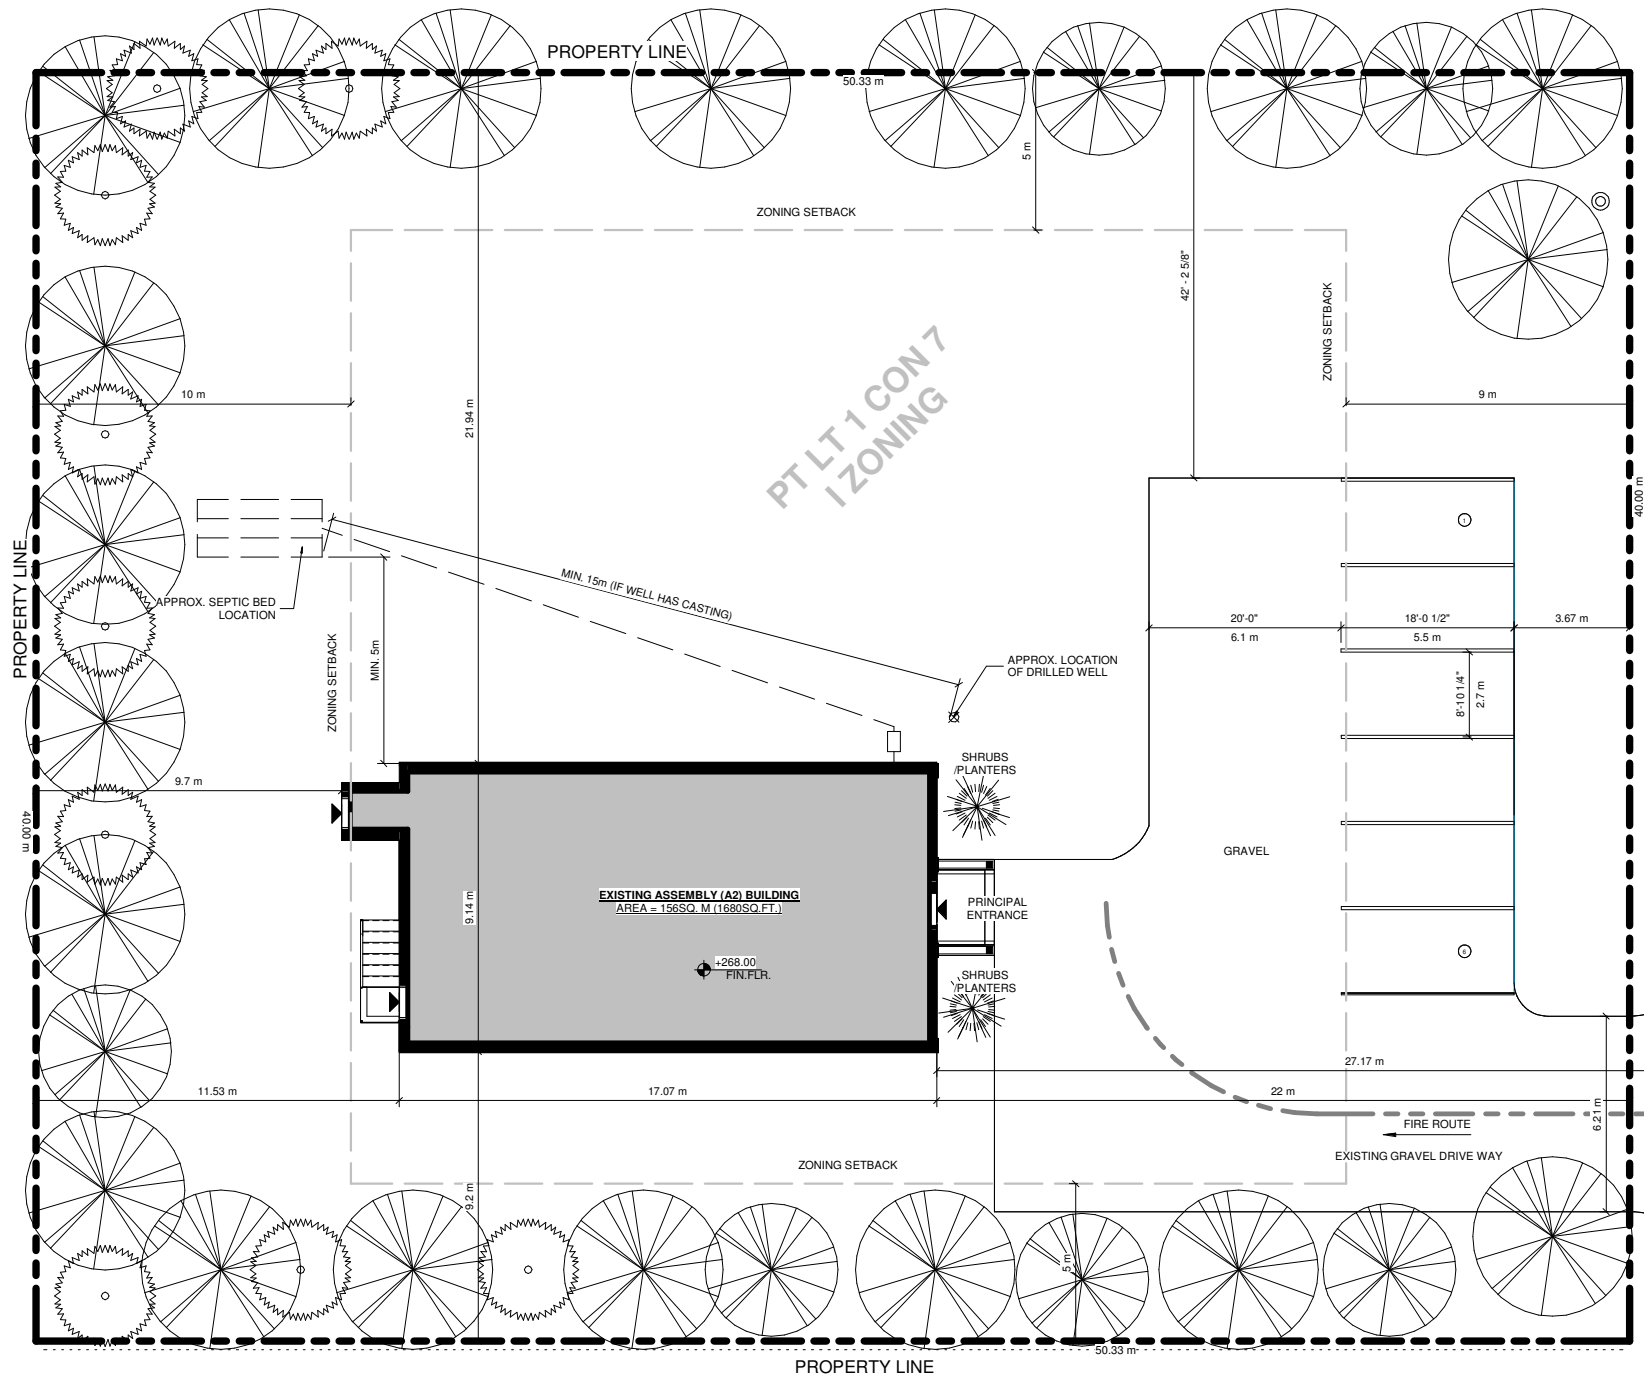

GEOGRAPHICAL TOWNSHIP OF
BLANDFORD-BLENHEIM
OXFORD COUNTY

A2 ZONING

PT LT 1 CON 7
I ZONING

A2 ZONING

A2 ZONING

NOTE:
SITE PLAN COMPONENTS TO BE
VERIFIED BY OLS FOR ACCURACY IF
REQUIRED BY TOWNSHIP

TRUSSLER RD
BRANT-OXFORD RD

BRANT COUNTY