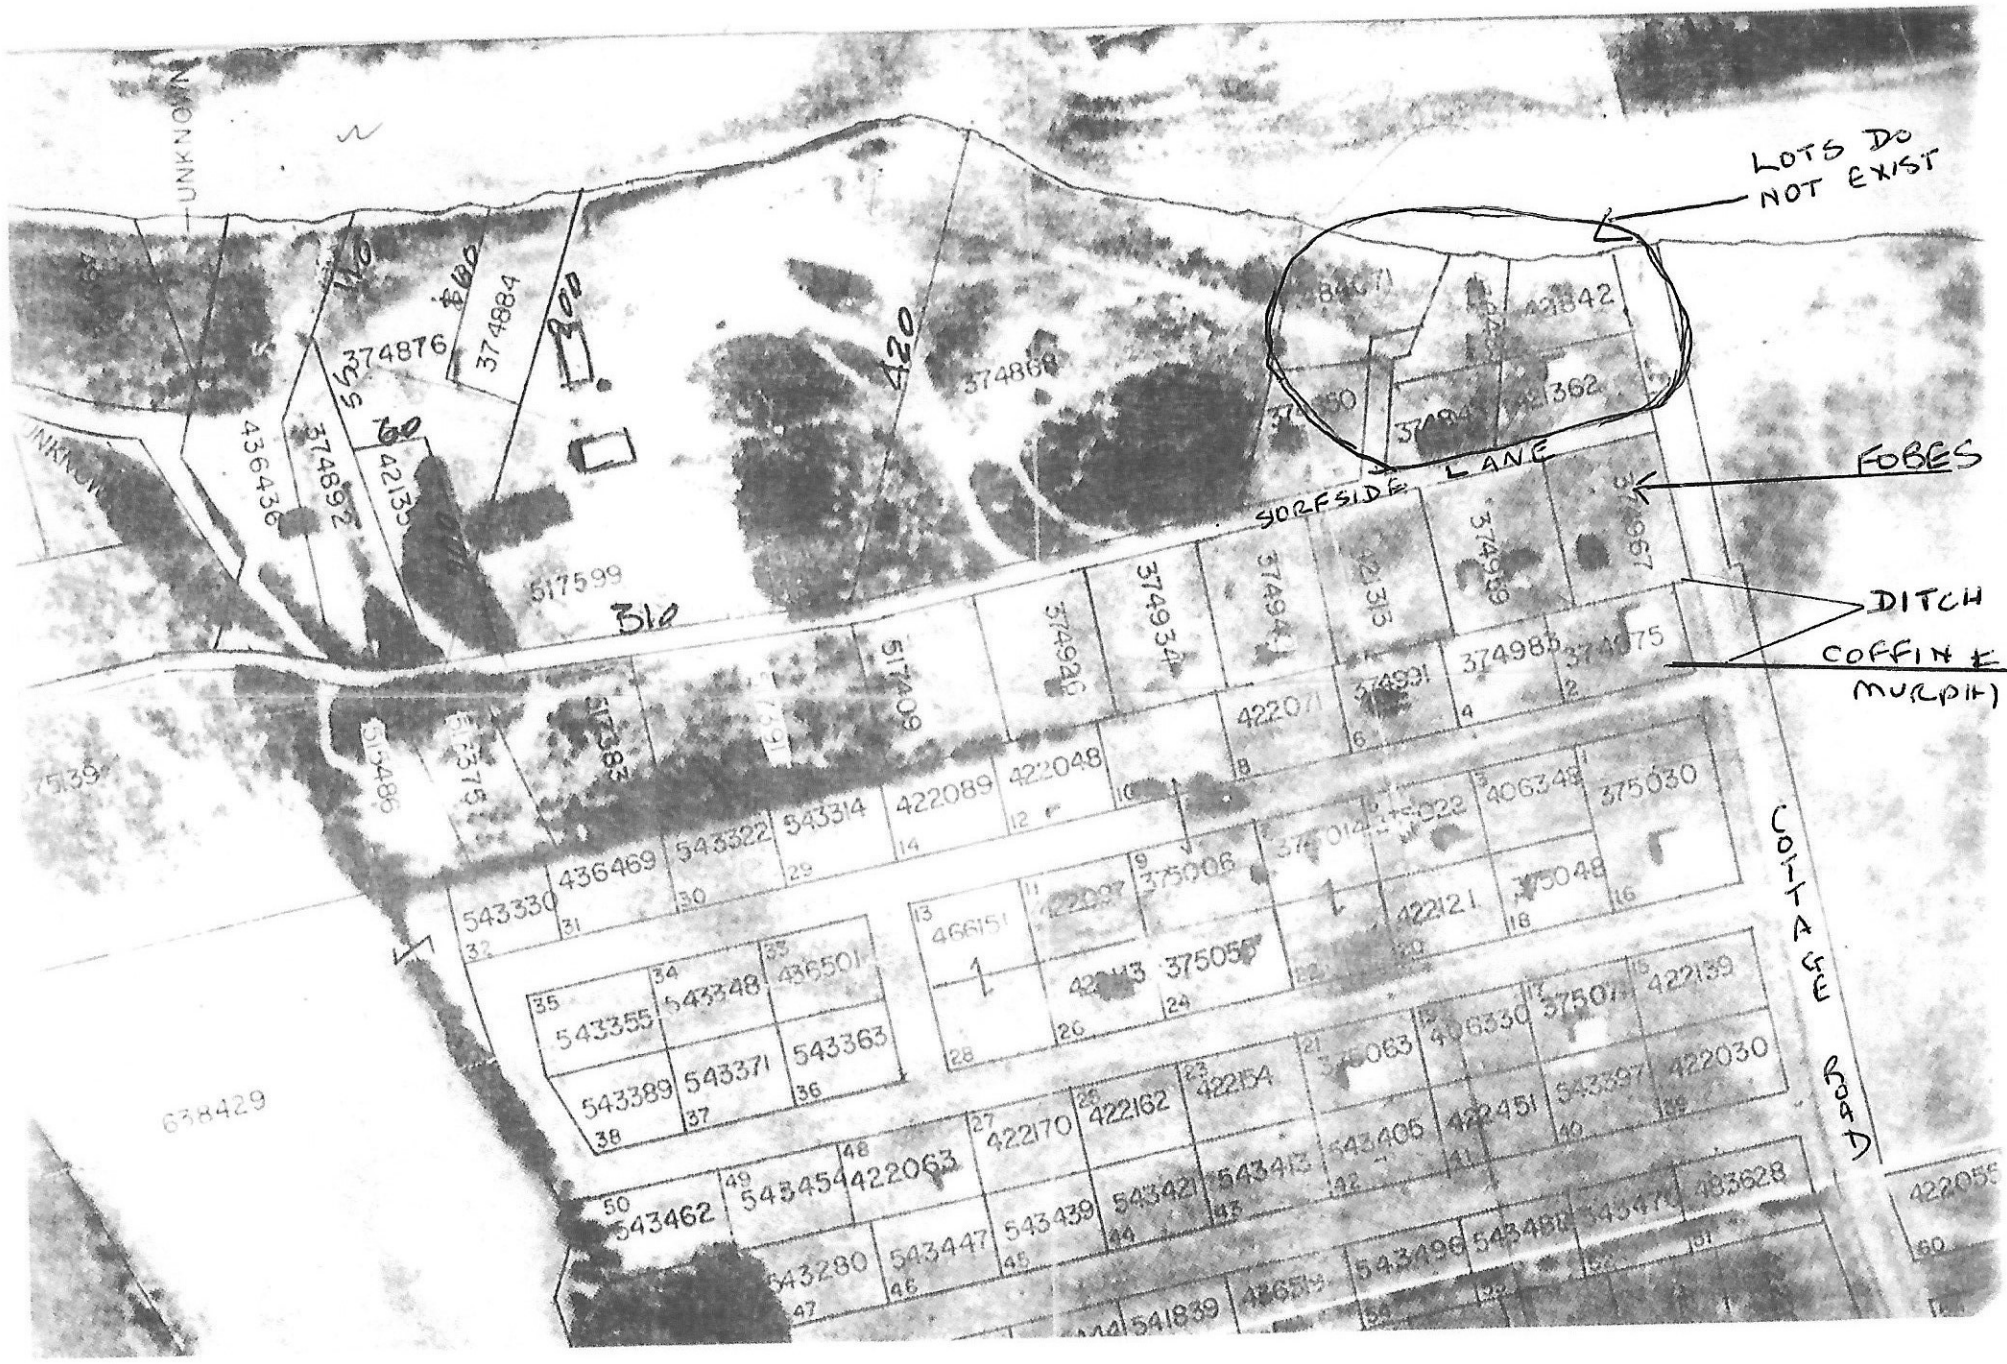

PRESENT OWNER
 CAROLINE
 FORBES

PRESENT OWNERS
 GRACEY COFFIN
 DAVID MURPHY

COTTAGE LOTS - SUBDIVISION
 AT
 SAVAGE HARBOUR, KINGS CO., B.C.

Prepared for
 DOUGLAS COFFIN

By J. D. Macdonald P.E. & P.L.S.
 Scale 1/4" = 100' June 28, 1949